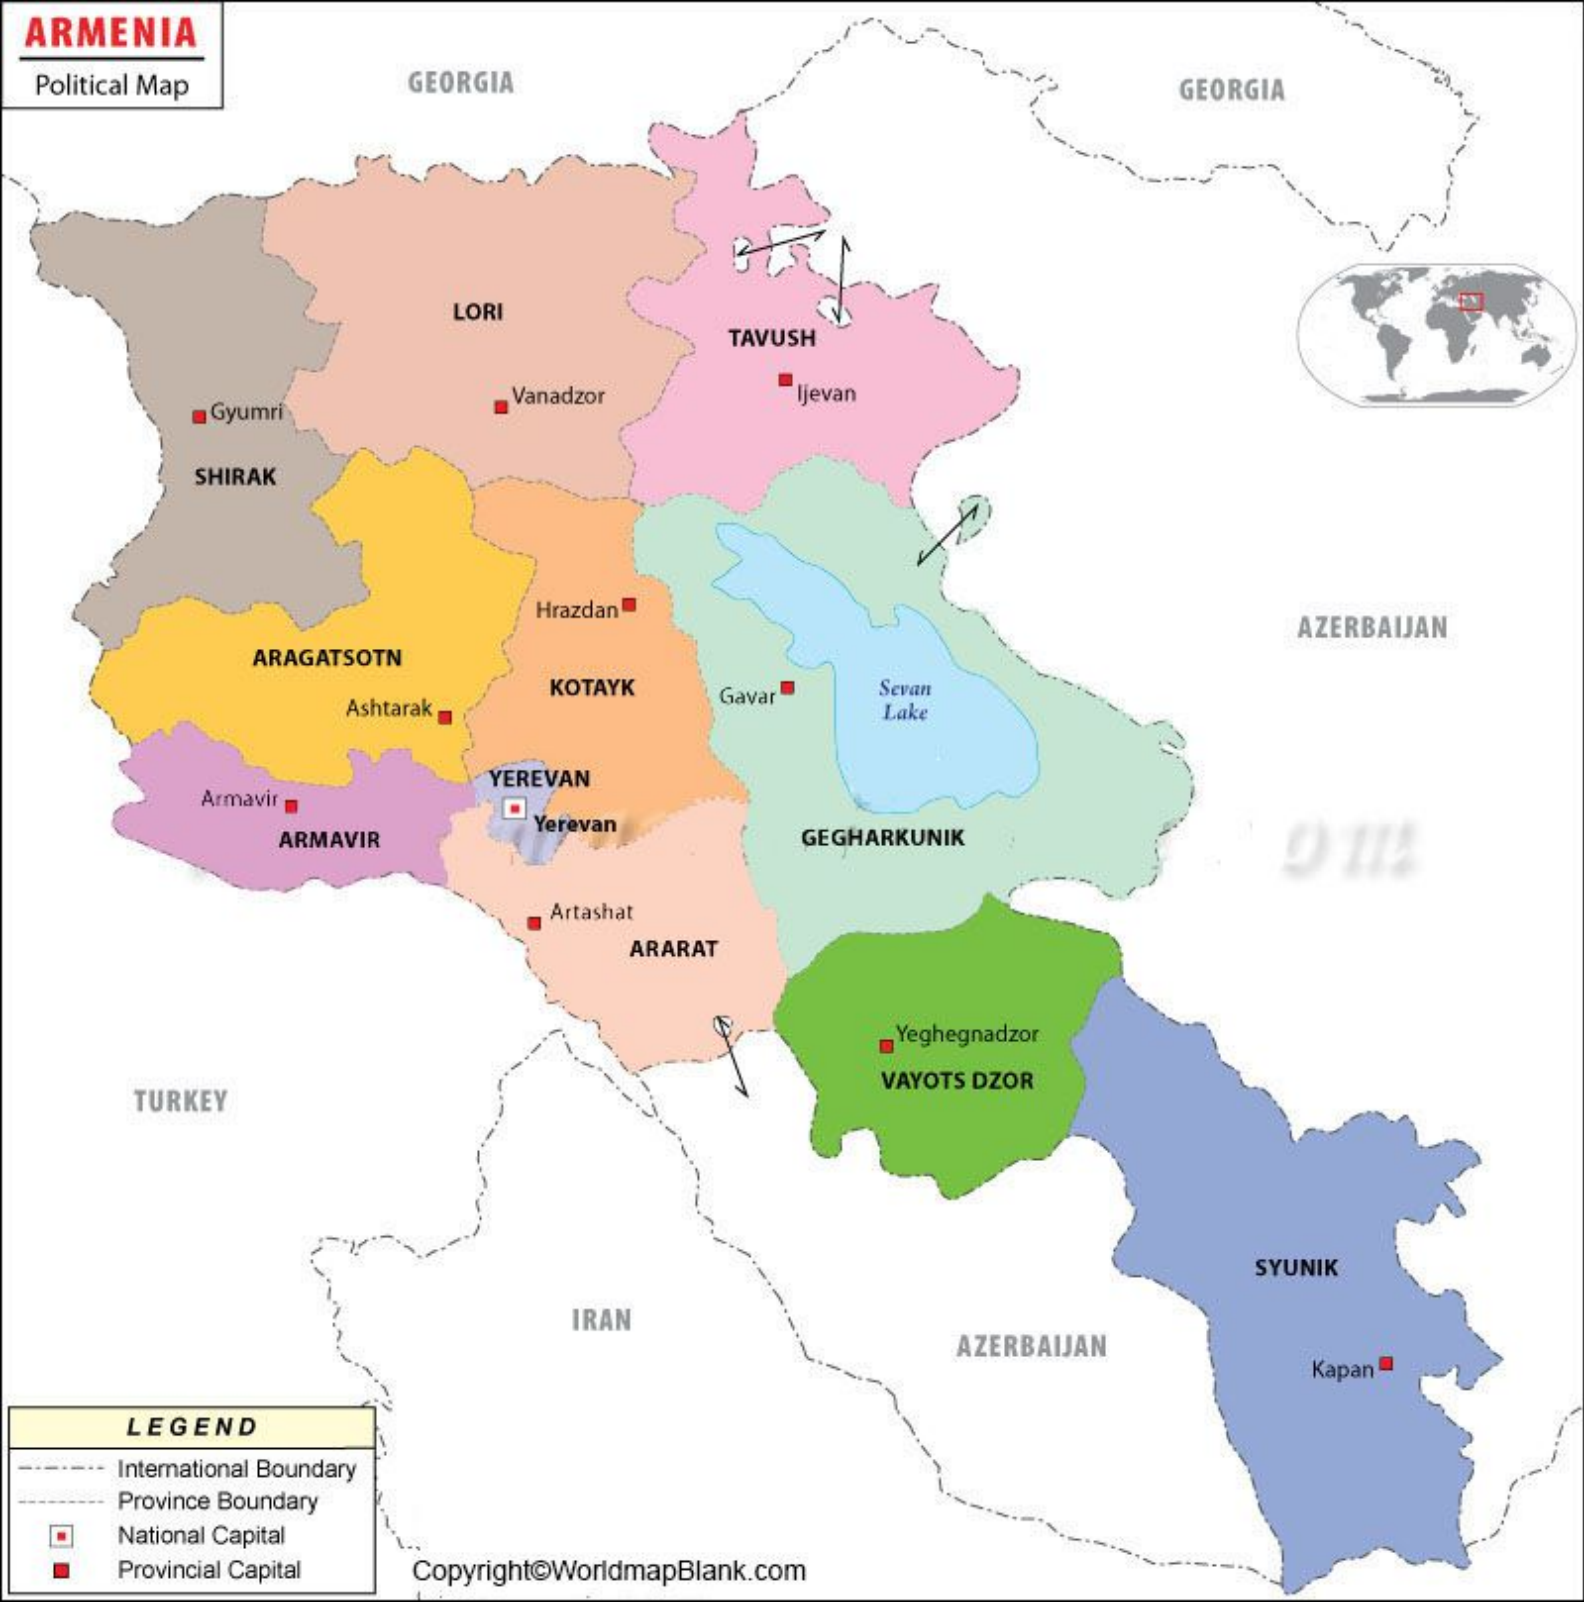

# ARMENIA

Political Map

GEORGIA

GEORGIA

LORI

TAVUSH

Gyumri

Vanadzor

AZERBAIJAN

Armavir

YEREVAN

Yerevan

ARMAVIR

GEGHARKUNIK

Artashat

ARARAT

Yeghegnadzor

VAYOTS DZOR

TURKEY

IRAN

AZERBAIJAN

SYUNIK

Kapan

## LEGEND

--- International Boundary

--- Province Boundary

□ National Capital

■ Provincial Capital

Copyright©WorldmapBlank.com