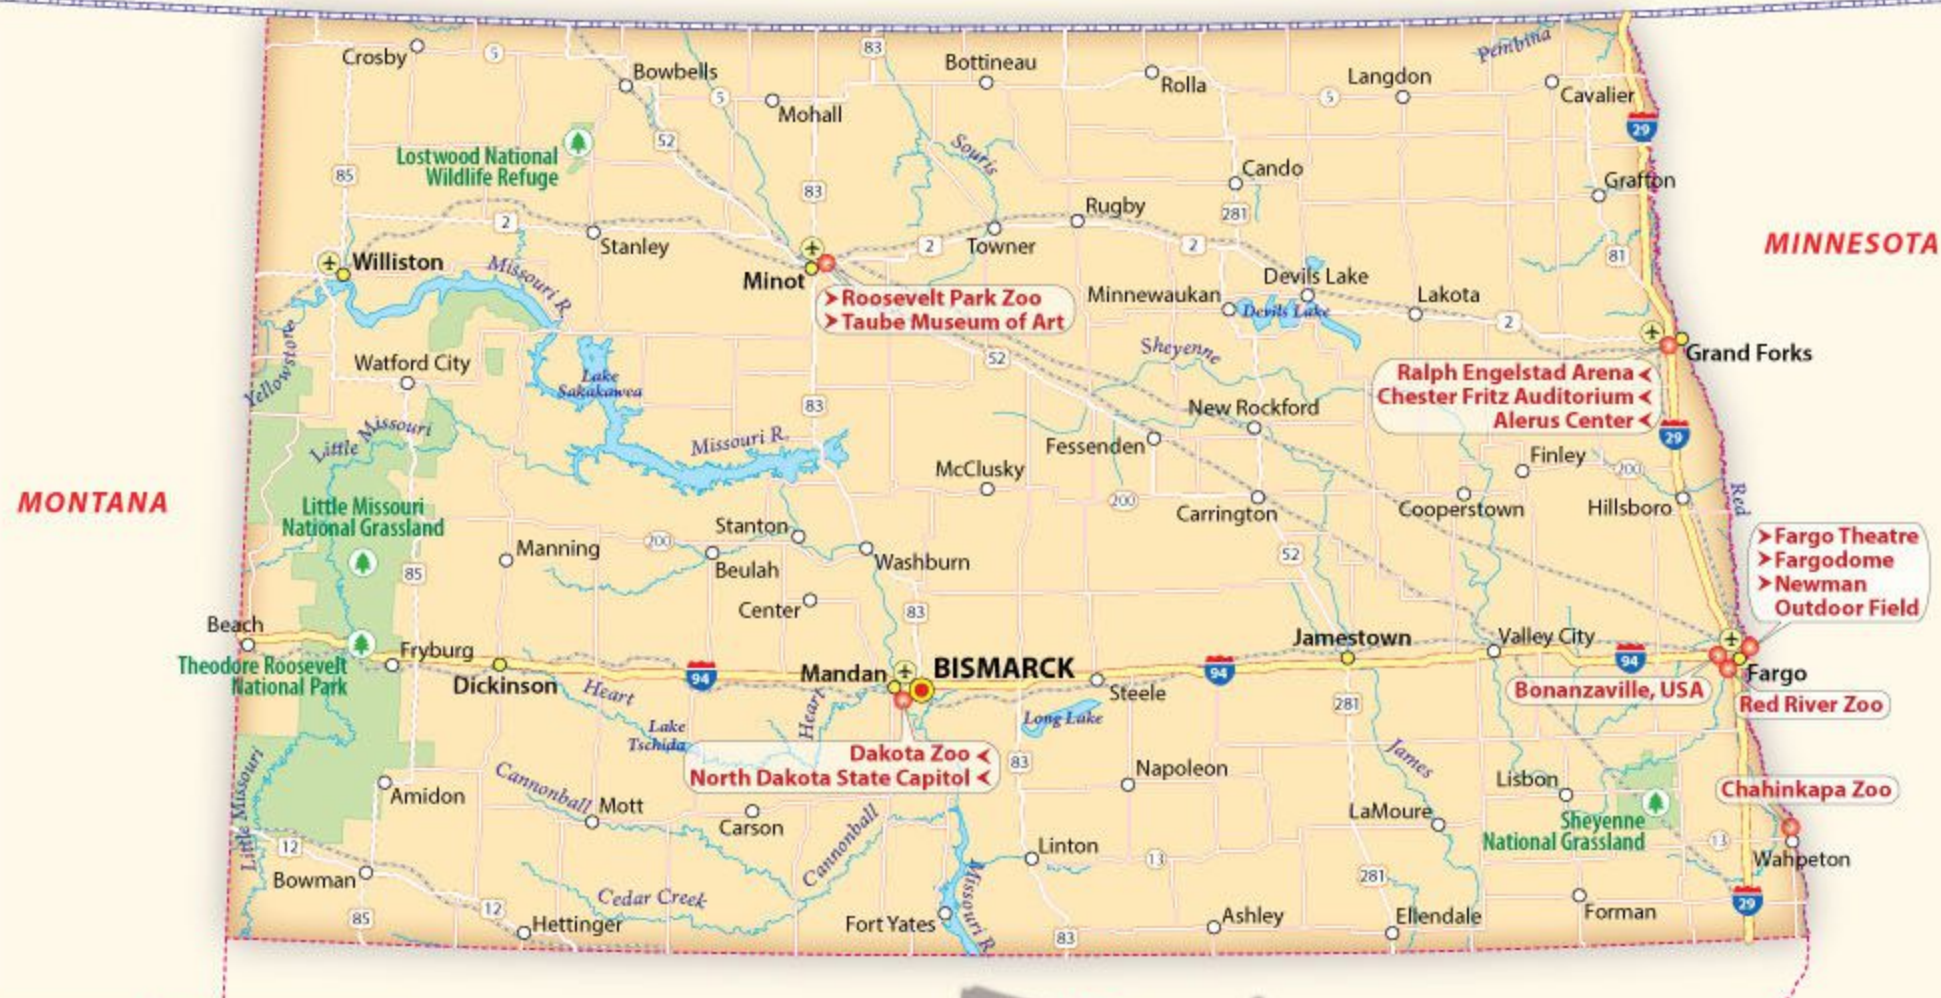

NORTH DAKOTA

CANADA

MONTANA

MINNESOTA

SOUTH DAKOTA

LEGEND

	Intl. Boundary		Lake
	State Boundary		Vegetation
	Interstate Highway		National Park/Forest
	U.S. Highway		State Capital
	Other State Road		Airport
	Rail Line		Major City
	River		Other City
			Major Attraction

Copyright©worldmapblank.com

> Roosevelt Park Zoo
> Taube Museum of Art

Ralph Engelstad Arena <
Chester Fritz Auditorium <
Alerus Center <

> Fargo Theatre
> Fargodome
> Newman Outdoor Field

Dakota Zoo <
North Dakota State Capitol <

Bonanzaville, USA

Red River Zoo

Chahinkapa Zoo