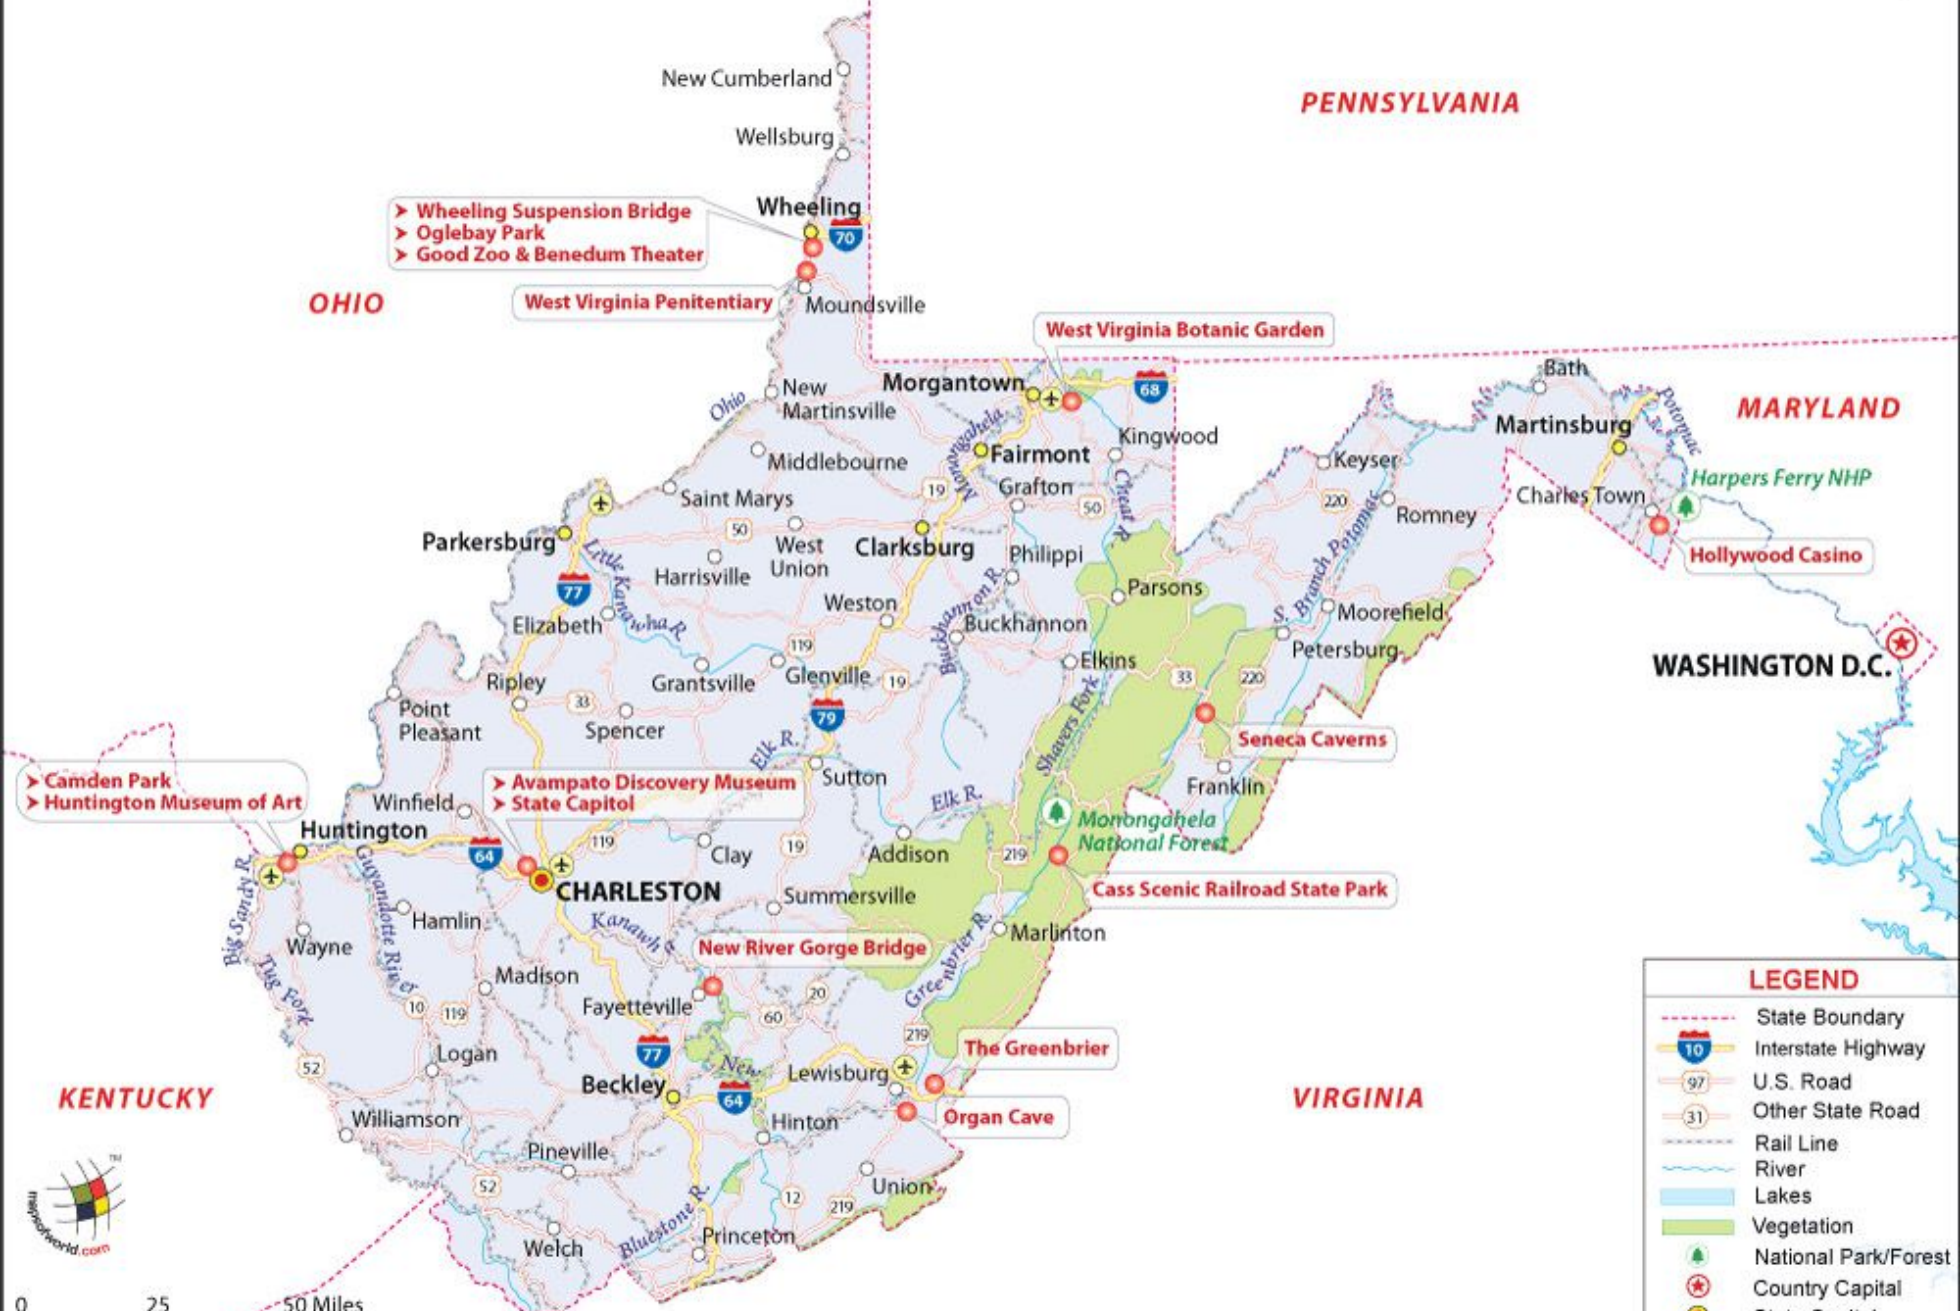

WEST VIRGINIA

- ▶ Wheeling Suspension Bridge
- ▶ Oglebay Park
- ▶ Good Zoo & Benedum Theater

West Virginia Penitentiary

West Virginia Botanic Garden

- ▶ Camden Park
- ▶ Huntington Museum of Art

- ▶ Avampato Discovery Museum
- ▶ State Capitol

New River Gorge Bridge

The Greenbrier

Organ Cave

Hollywood Casino

WASHINGTON D.C.

LEGEND

- - - State Boundary
- Interstate Highway
- U.S. Road
- Other State Road
- Rail Line
- River
- Lakes
- Vegetation
- National Park/Forest
- Country Capital
- State Capital
- Airport
- Major City
- Other City
- Major Attraction