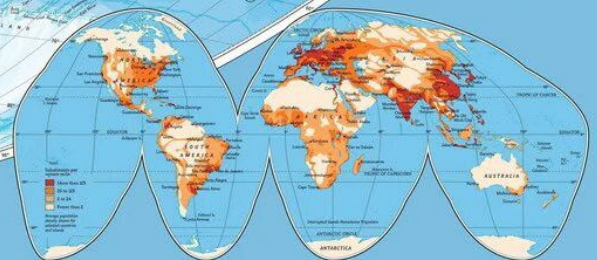

THE WORLD POLITICAL

POPULATION DENSITY