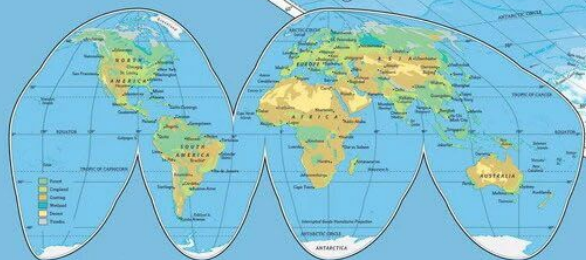

VEGETATION AND LAND USE