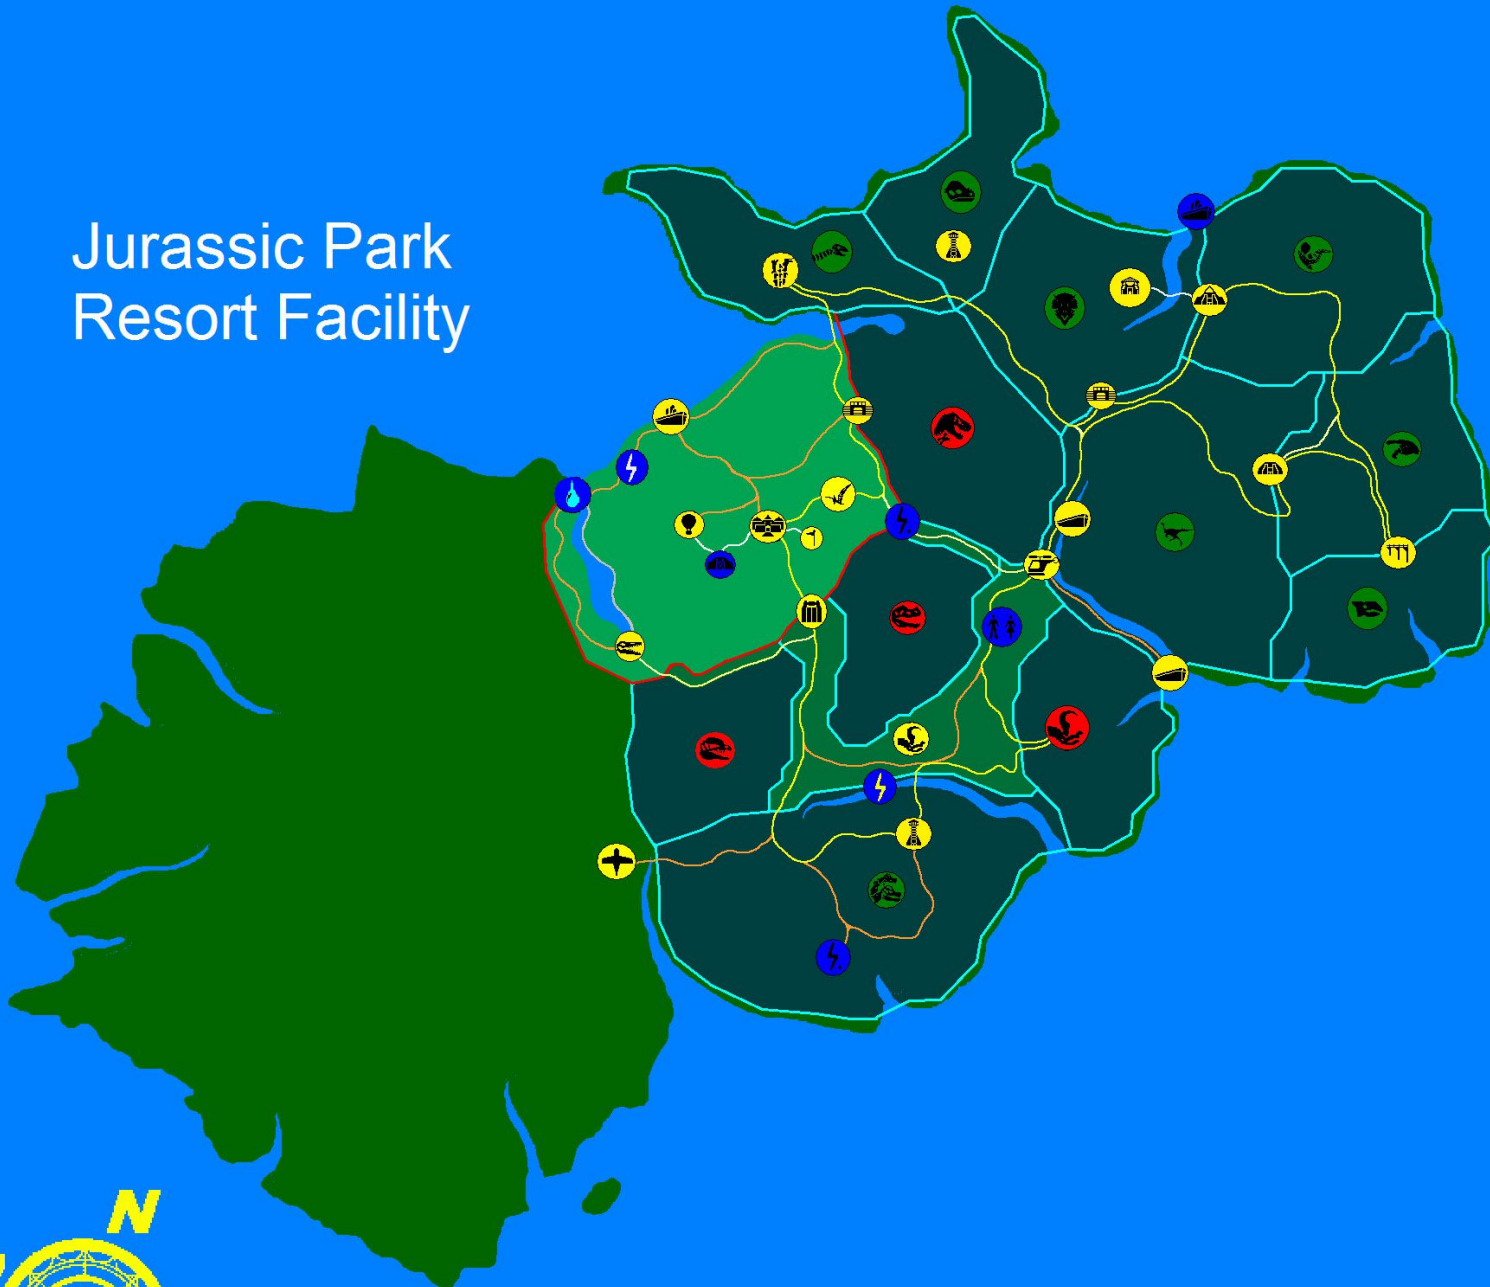

# Jurassic Park Resort Facility

Attractions/Rides	Dinosaur Paddocks
Main Gate	Tyrannosaurus Rex
Marine Facility	Velociraptor
Velociraptor Holding Pen	Dilophosaurus
Viewing Vent	Ceratosaurus
Balloon Tour	Brachiosaurus
Jungle River Cruise	Triceratops
Viewing Tower	Gallimimus
Viewing Platform	Paraseurolophus
Pteranodon Aviary	Pachycephalosaur
Gentle Giants	Stegosaurus
<b>Visitor Services</b>	Apatosaurus
Visitor's Center	Ankylosaurus
Safari Lodge	Visitor Area
Triceratops Center	Paddock Non-Animal Area
Gallimimus Center	Wilderness/Un-Built Area
Visitor's Dock	Animal Range Area
Airstrip	Water Source
Helipad	Tour Road
Golf Course	Tour Road w/ Moat
<b>InGen Maintenance &amp; Services</b>	Secondary Tour Road
Emergency Bunker	Service Road
Utility Dock	Service Road w/ Moat
Rest Rooms	Perimeter Fence
Maintenance Center	24R Electric Fence
HydroElectric Power Plant	
Wind Mill Power Station	
Water Treatment Center	