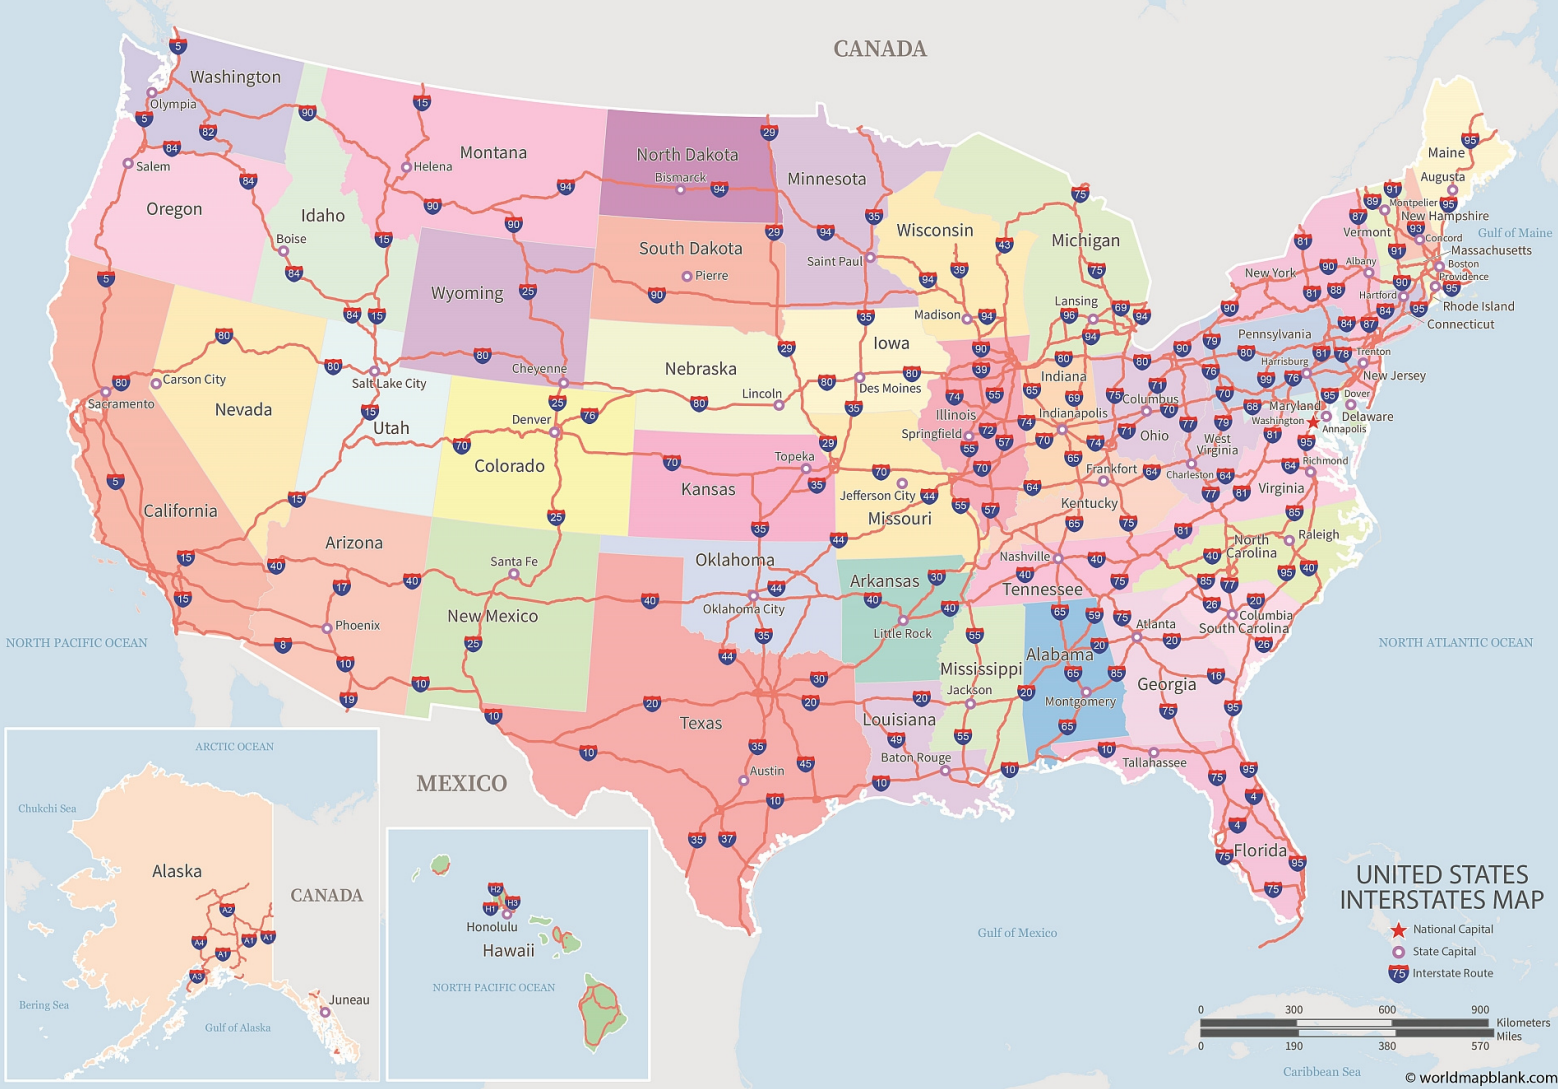

CANADA

UNITED STATES INTERSTATES MAP

- ★ National Capital
- State Capital
- 75 Interstate Route

© worldmapblank.com