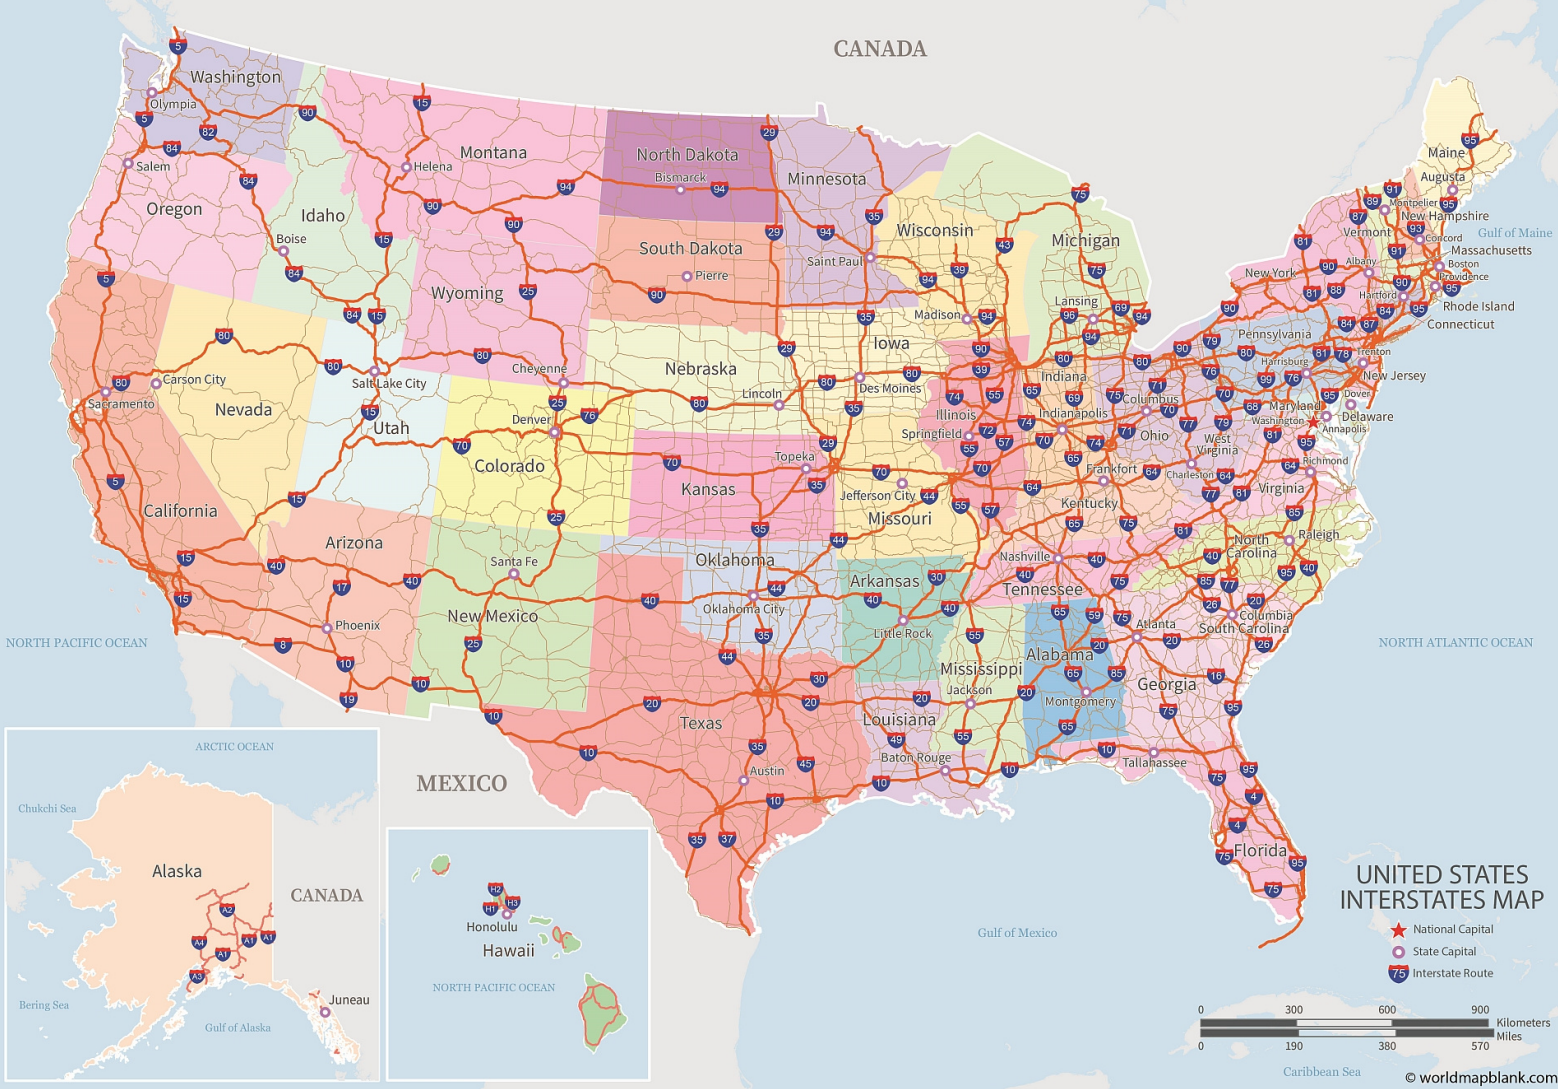

CANADA

### UNITED STATES INTERSTATES MAP

- ★ National Capital
- ☆ State Capital
- 75 Interstate Route